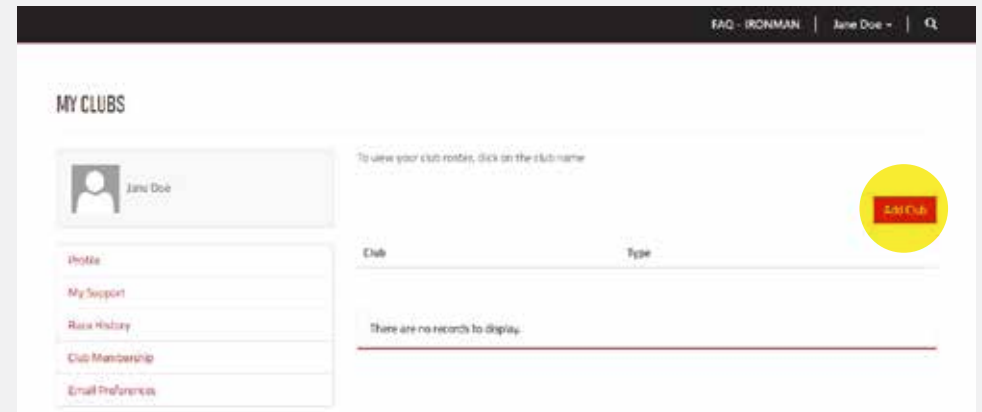

1: GO TO IRONMAN.COM AND CLICK **LOGIN** IN THE UPPER RIGHT HAND CORNER

2: INPUT YOUR INFORMATION TO SIGN INTO YOUR **IRONMAN PROFILE** OR CLICK **SIGN UP** TO CREATE A NEW ACCOUNT

3: ONCE LOGGED IN, CLICK CLUB MEMBERSHIP

4: CLICK ADD CLUB

5: CLICK THE SEARCH FIELD BUTTON

6: TYPE YOUR CLUB NAME IN THE SEARCH BAR THEN PRESS ENTER

*TEXT IS CASE SENSITIVE

7: CLICK SELECT

8: CLICK SUBMIT

9: YOU ARE NOW AFFILIATED WITH YOUR TRICLUB