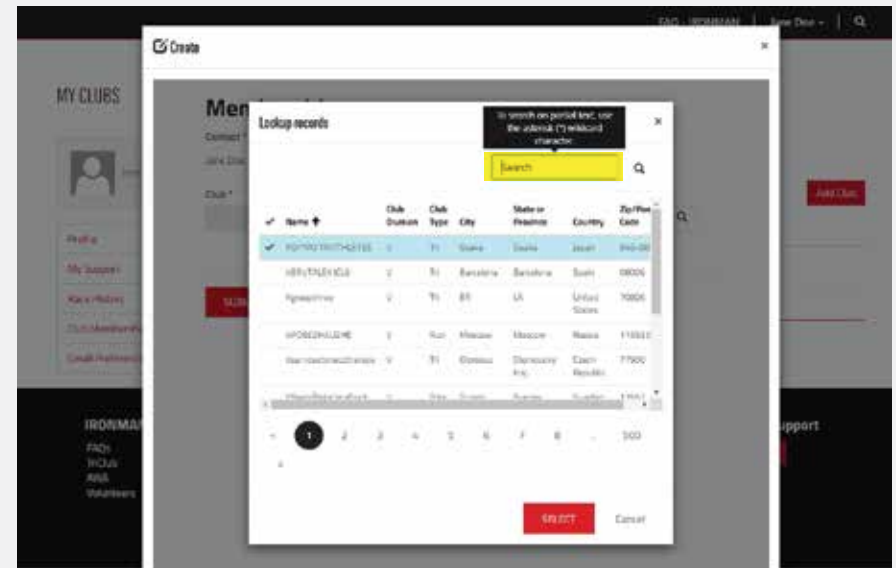

1: GO TO IRONMAN.COM AND CLICK **LOGIN** IN THE UPPER RIGHT HAND CORNER

2: INPUT YOUR INFORMATION TO SIGN INTO YOUR **IRONMAN PROFILE** OR CLICK **SIGN UP** TO CREATE A NEW ACCOUNT

3: ONCE LOGGED IN, CLICK CLUB MEMBERSHIP

4: CLICK ADD CLUB

5: CLICK THE SEARCH FIELD BUTTON

6: TYPE YOUR CLUB NAME IN THE SEARCH BAR THEN PRESS ENTER

*TEXT IS CASE SENSITIVE

7: CLICK SELECT

8: CLICK SUBMIT

9: YOU ARE NOW AFFILIATED WITH YOUR TRICLUB