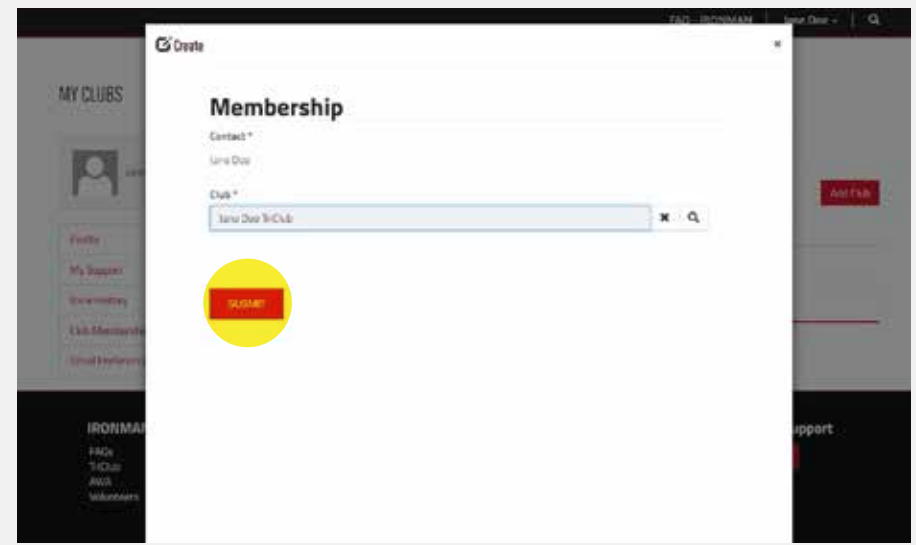

1: GO TO IRONMAN.COM AND CLICK **LOGIN** IN THE UPPER RIGHT HAND CORNER

2: INPUT YOUR INFORMATION TO SIGN INTO YOUR **IRONMAN PROFILE** OR CLICK **SIGN UP** TO CREATE A NEW ACCOUNT

3: ONCE LOGGED IN, CLICK CLUB MEMBERSHIP

4: CLICK ADD CLUB

5: CLICK THE SEARCH FIELD BUTTON

6: TYPE YOUR CLUB NAME IN THE SEARCH BAR THEN PRESS ENTER

*TEXT IS CASE SENSITIVE

7: CLICK SELECT

8: CLICK SUBMIT

9: YOU ARE NOW AFFILIATED WITH YOUR TRICLUB