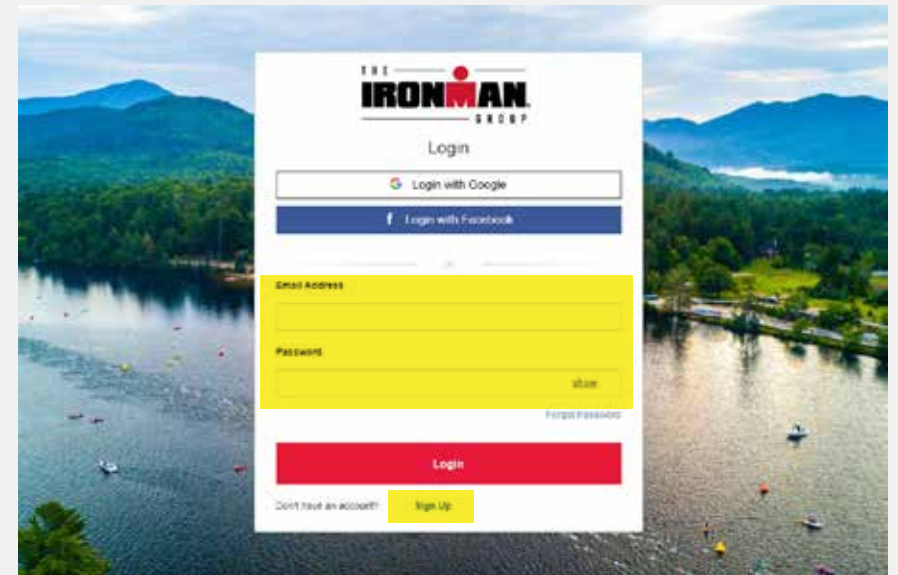

1: GO TO IRONMAN.COM AND CLICK **LOGIN** IN THE UPPER RIGHT HAND CORNER

2: INPUT YOUR INFORMATION TO SIGN INTO YOUR **IRONMAN PROFILE** OR CLICK **SIGN UP** TO CREATE A NEW ACCOUNT

3: ONCE LOGGED IN, CLICK CLUB MEMBERSHIP

4: CLICK ADD CLUB

5: CLICK THE SEARCH FIELD BUTTON

6: TYPE YOUR CLUB NAME IN THE SEARCH BAR THEN PRESS ENTER

*TEXT IS CASE SENSITIVE

7: CLICK SELECT

8: CLICK SUBMIT

9: YOU ARE NOW AFFILIATED WITH YOUR TRICLUB