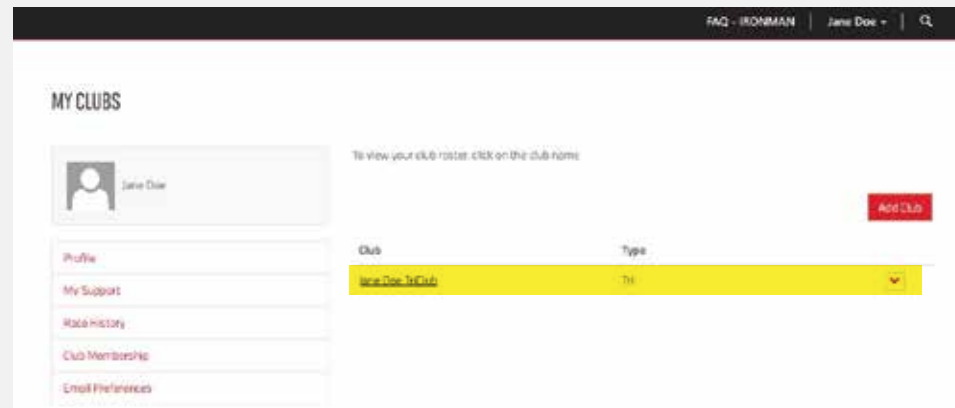

4: CLICK ADD CLUB

5: CLICK THE SEARCH FIELD BUTTON

6: TYPE YOUR CLUB NAME IN THE SEARCH BAR THEN PRESS ENTER

*TEXT IS CASE SENSITIVE

7: CLICK SELECT

8: CLICK SUBMIT

9: YOU ARE NOW AFFILIATED WITH YOUR TRICLUB