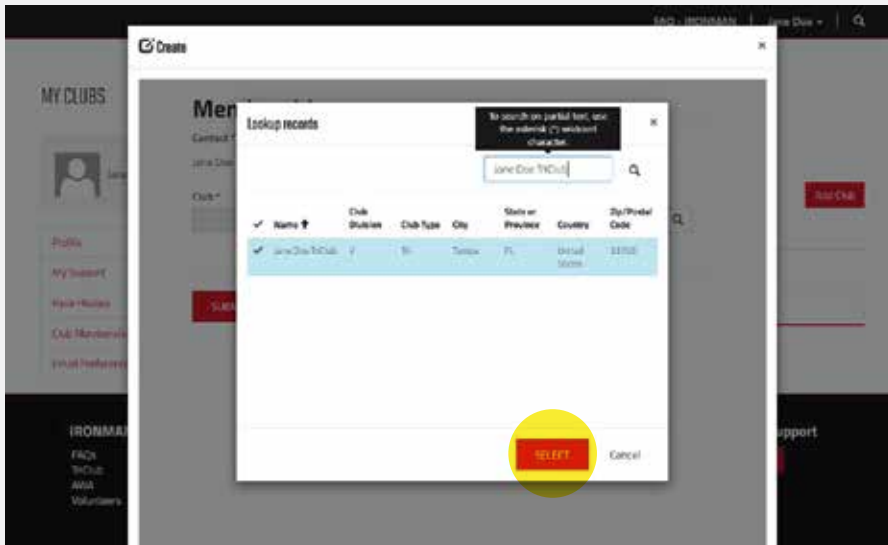

4: CLICK ADD CLUB

5: CLICK THE SEARCH FIELD BUTTON

6: TYPE YOUR CLUB NAME IN THE SEARCH BAR THEN PRESS ENTER

*TEXT IS CASE SENSITIVE

7: CLICK SELECT

8: CLICK SUBMIT

9: YOU ARE NOW AFFILIATED WITH YOUR TRICLUB