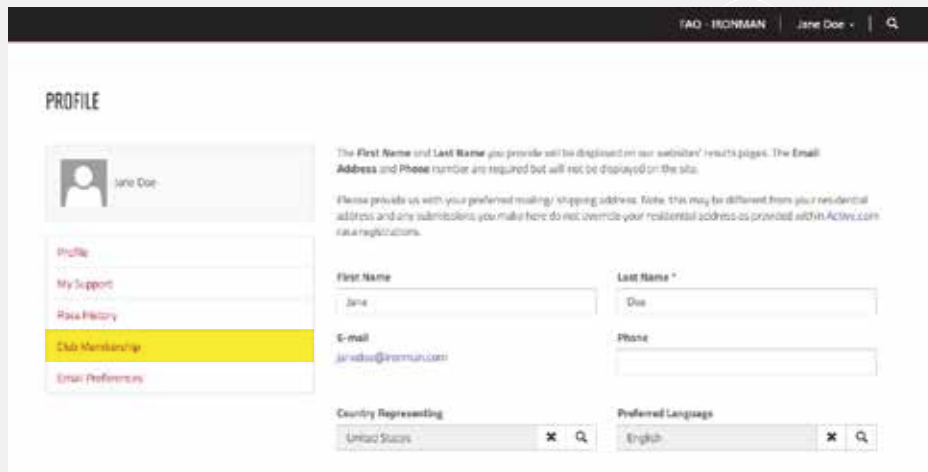

1: GO TO IRONMAN.COM AND CLICK **LOGIN** IN THE UPPER RIGHT HAND CORNER

2: INPUT YOUR INFORMATION TO SIGN INTO YOUR **IRONMAN PROFILE** OR CLICK **SIGN UP** TO CREATE A NEW ACCOUNT

3: ONCE LOGGED IN, CLICK CLUB MEMBERSHIP

4: CLICK ADD CLUB

5: CLICK THE SEARCH FIELD BUTTON

6: TYPE YOUR CLUB NAME IN THE SEARCH BAR THEN PRESS ENTER

*TEXT IS CASE SENSITIVE

7: CLICK SELECT

8: CLICK SUBMIT

9: YOU ARE NOW AFFILIATED WITH YOUR TRICLUB