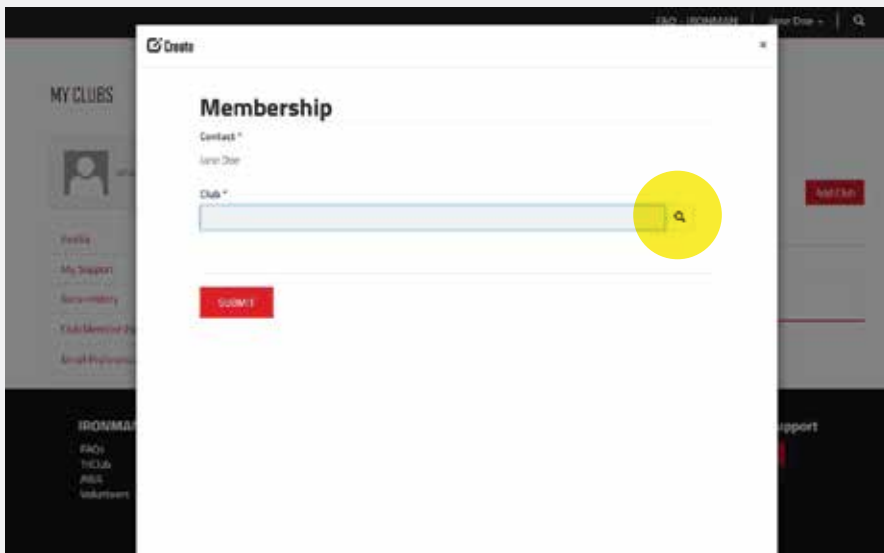

1: GO TO IRONMAN.COM AND CLICK **LOGIN** IN THE UPPER RIGHT HAND CORNER

2: INPUT YOUR INFORMATION TO SIGN INTO YOUR **IRONMAN PROFILE** OR CLICK **SIGN UP** TO CREATE A NEW ACCOUNT

3: ONCE LOGGED IN, CLICK CLUB MEMBERSHIP

4: CLICK ADD CLUB

5: CLICK THE SEARCH FIELD BUTTON

6: TYPE YOUR CLUB NAME IN THE SEARCH BAR THEN PRESS ENTER

*TEXT IS CASE SENSITIVE

7: CLICK SELECT

8: CLICK SUBMIT

9: YOU ARE NOW AFFILIATED WITH YOUR TRICLUB